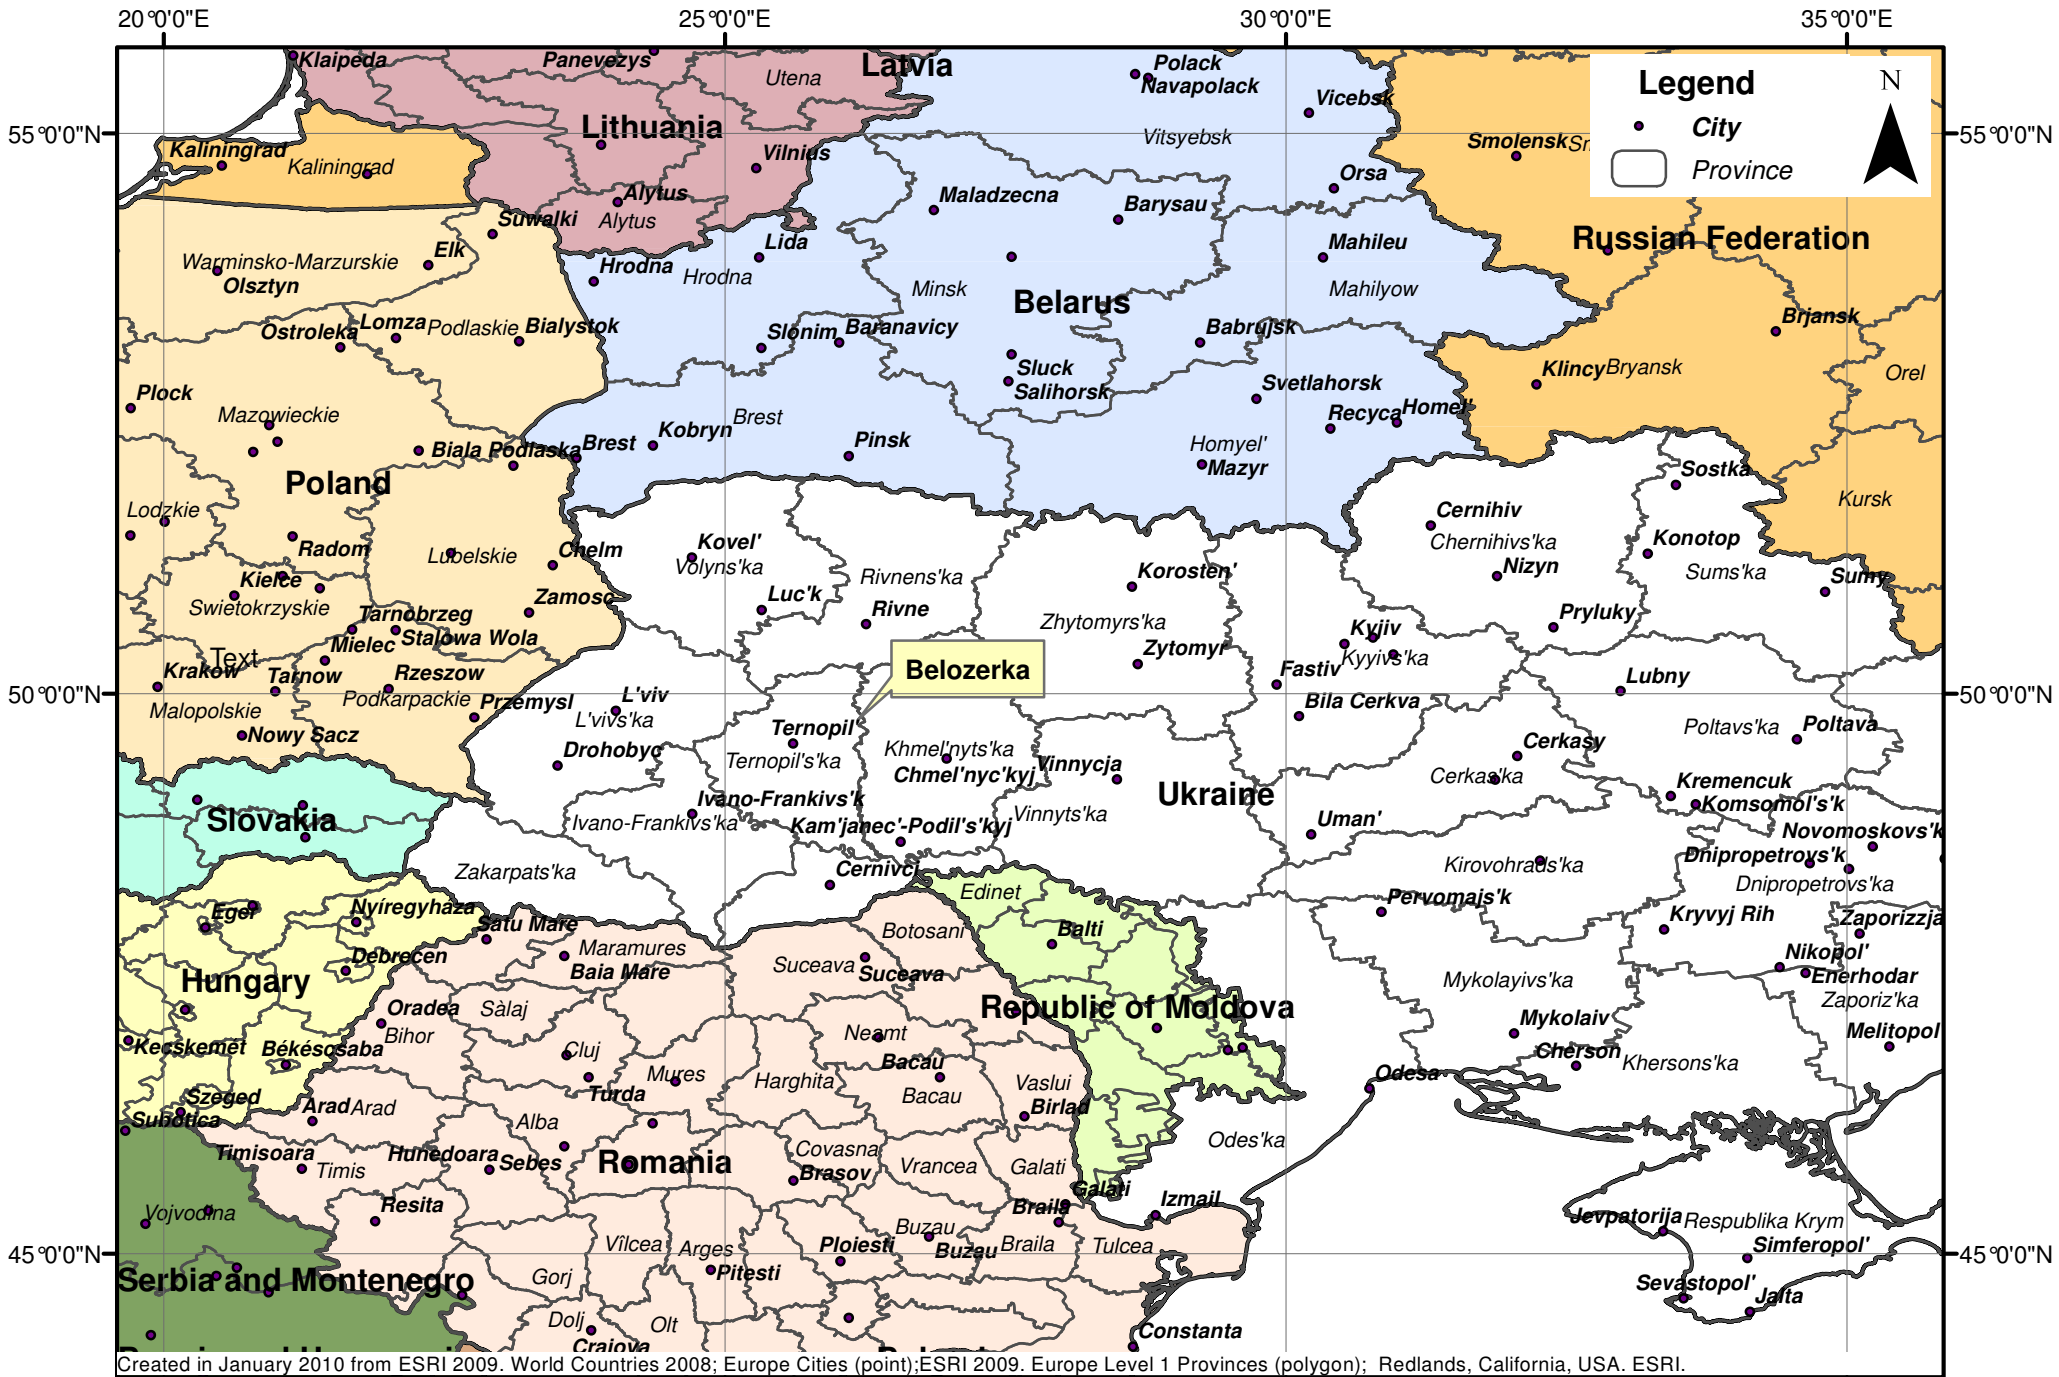

Western Ukraine and Surrounding Countries and Provinces

Created by Sandra Crystall for

JewishGen's KehilaLinks Belozerka, Ukraine Web Page: www.kehilalinks.jewishgen.org/belozerka/

Created in January 2010 from ESRI 2009. World Countries 2008; Europe Cities (point); ESRI 2009. Europe Level 1 Provinces (polygon); Redlands, California, USA. ESRI.