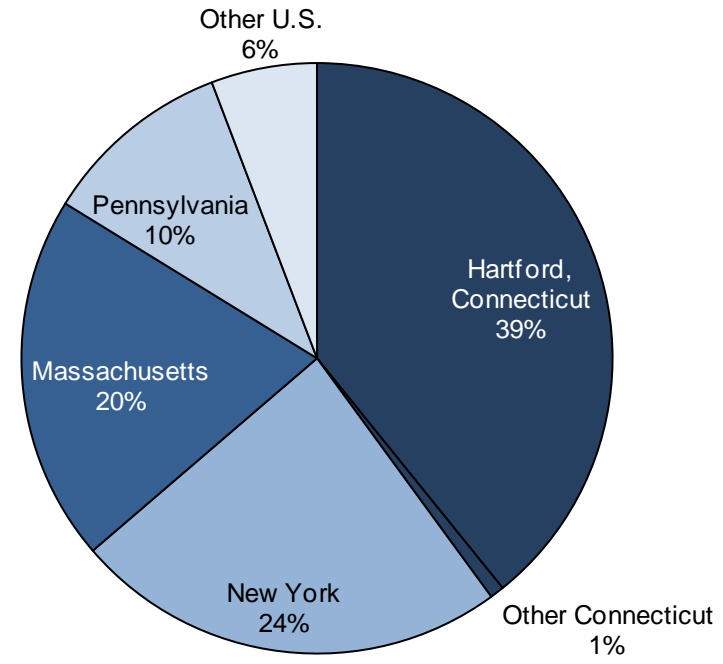

Final Destination of Pyatyhory Residents Who Immigrated to the United States

Data based on 518 immigration records.