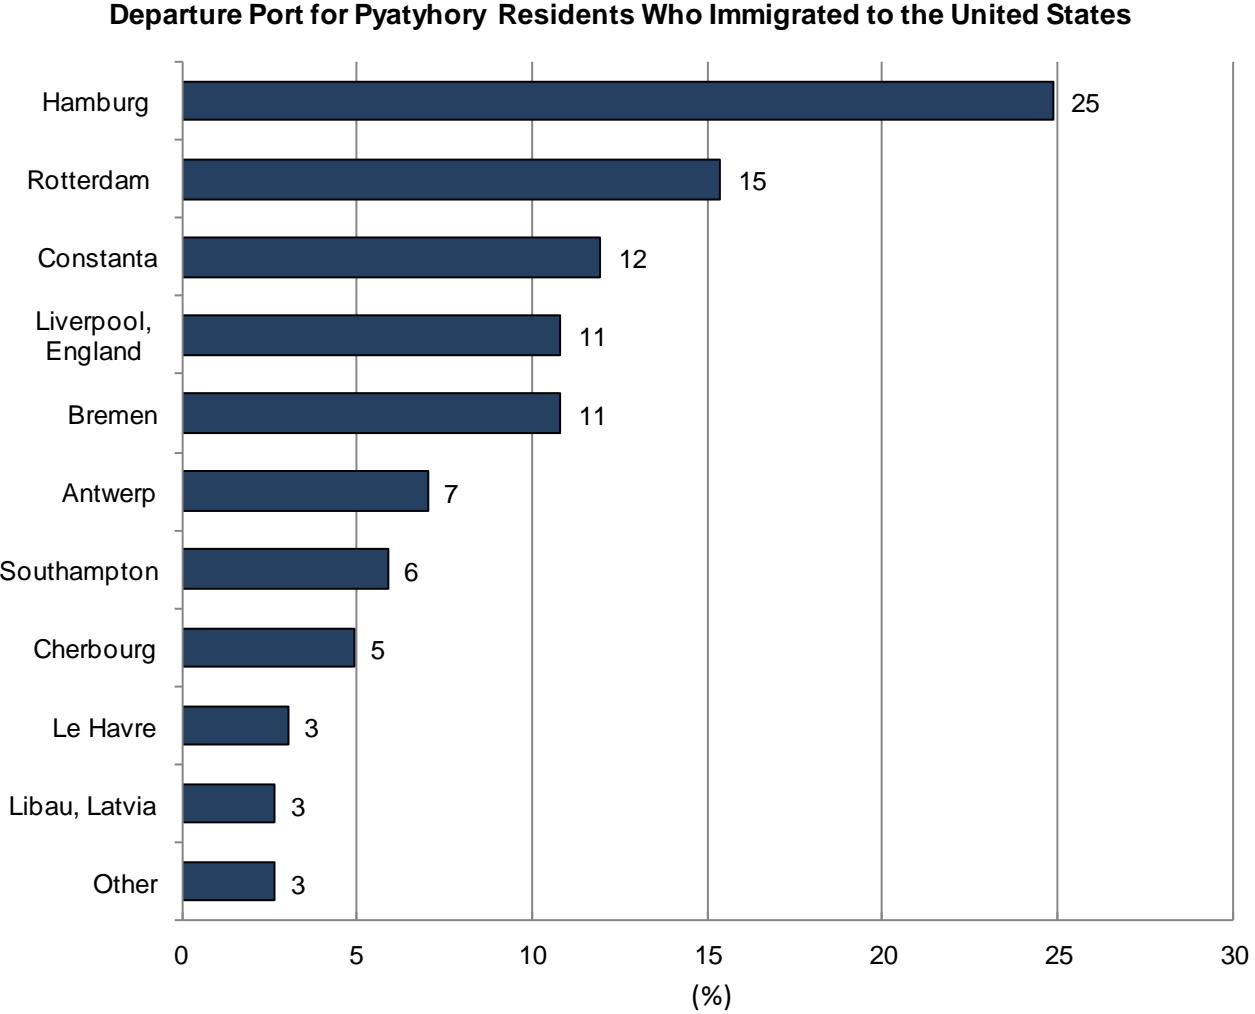

Summary Data: Immigration Records

Data based on 527 immigration records.
There may be a higher number of immigrants departing from Hamburg in the sample because passenger departure records for other ports are not available or not as complete as those from Hamburg (not as easy to locate people from Pyatyhory).