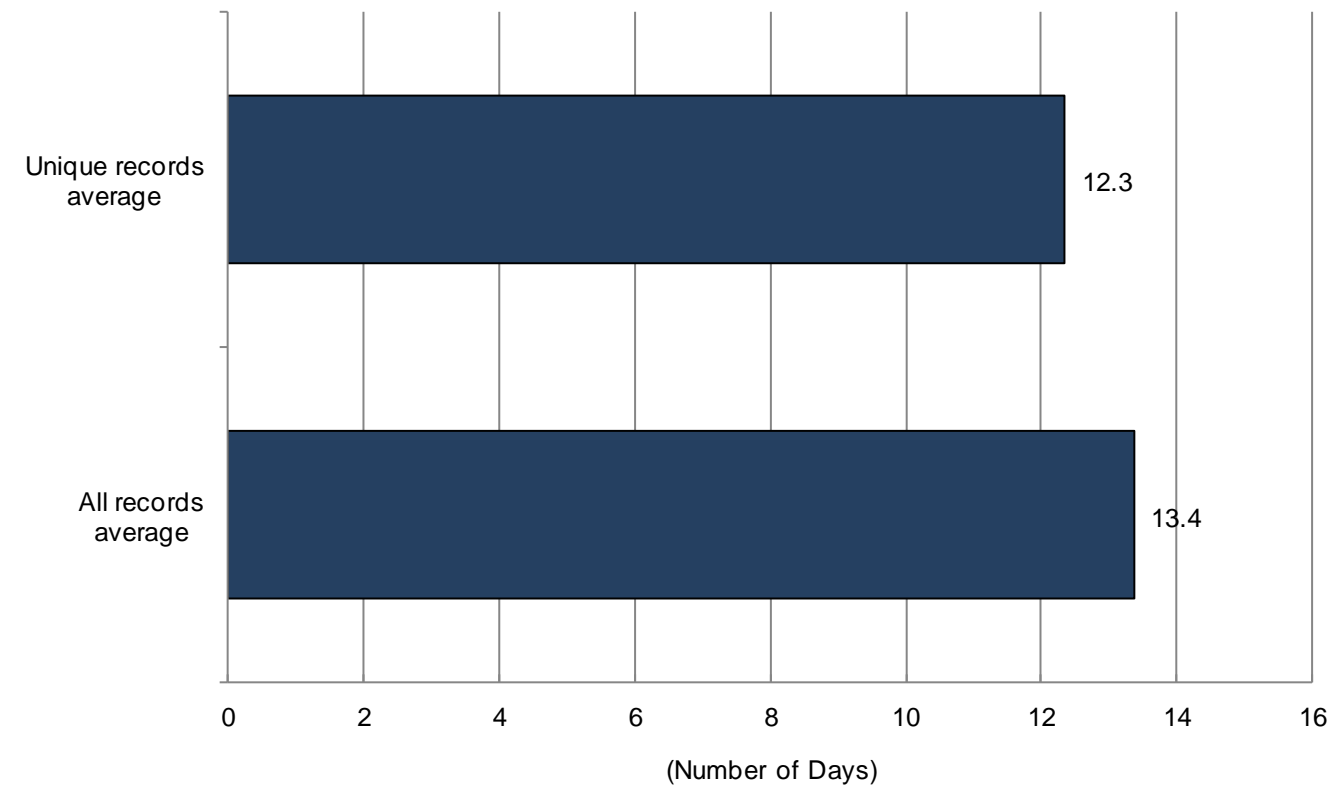

Average Number of Days of Travel by Ship of Pyatyhory Residents Who Immigrated to the United States

Data based on 519 immigration records.

Data represents only the final portion of a person's journey. For example, if a person sailed from Hamburg to Liverpool and then from Liverpool to New York, only the days spent traveling from Liverpool to New York are included in this data.

Unique records: If 10 people were on a ship that took 20 days, 20 days is counted only once in the data (not 10 times, as it is in the All records average data).

Data represents 180 unique journeys on 105 different ships.