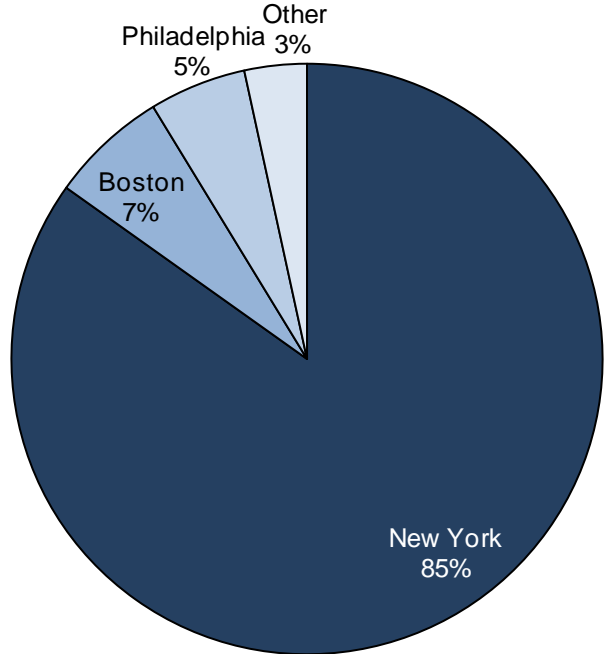

Arrival Port for Pyatyhory Residents Who Immigrated to the United States

Data based on 528 immigration records.