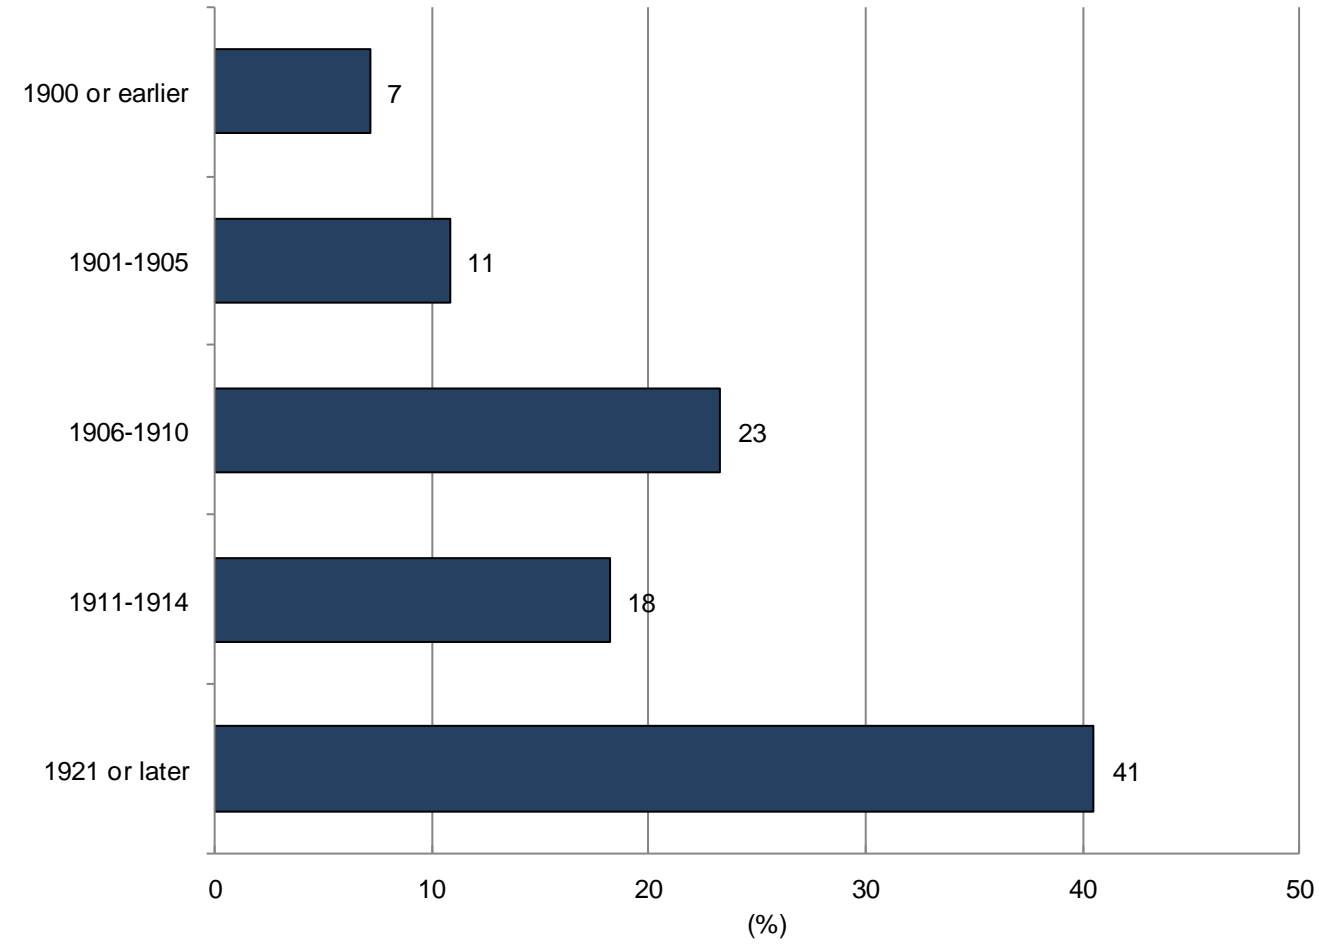

Year of Arrival for Pyatyhory Residents Who Immigrated to the United States

Data based on 528 immigration records.

Records are more difficult to locate for earlier journeys; therefore, there is a higher concentration of more recent records in the data.

There weren't any immigration records for 1915 to 1920 in the data.