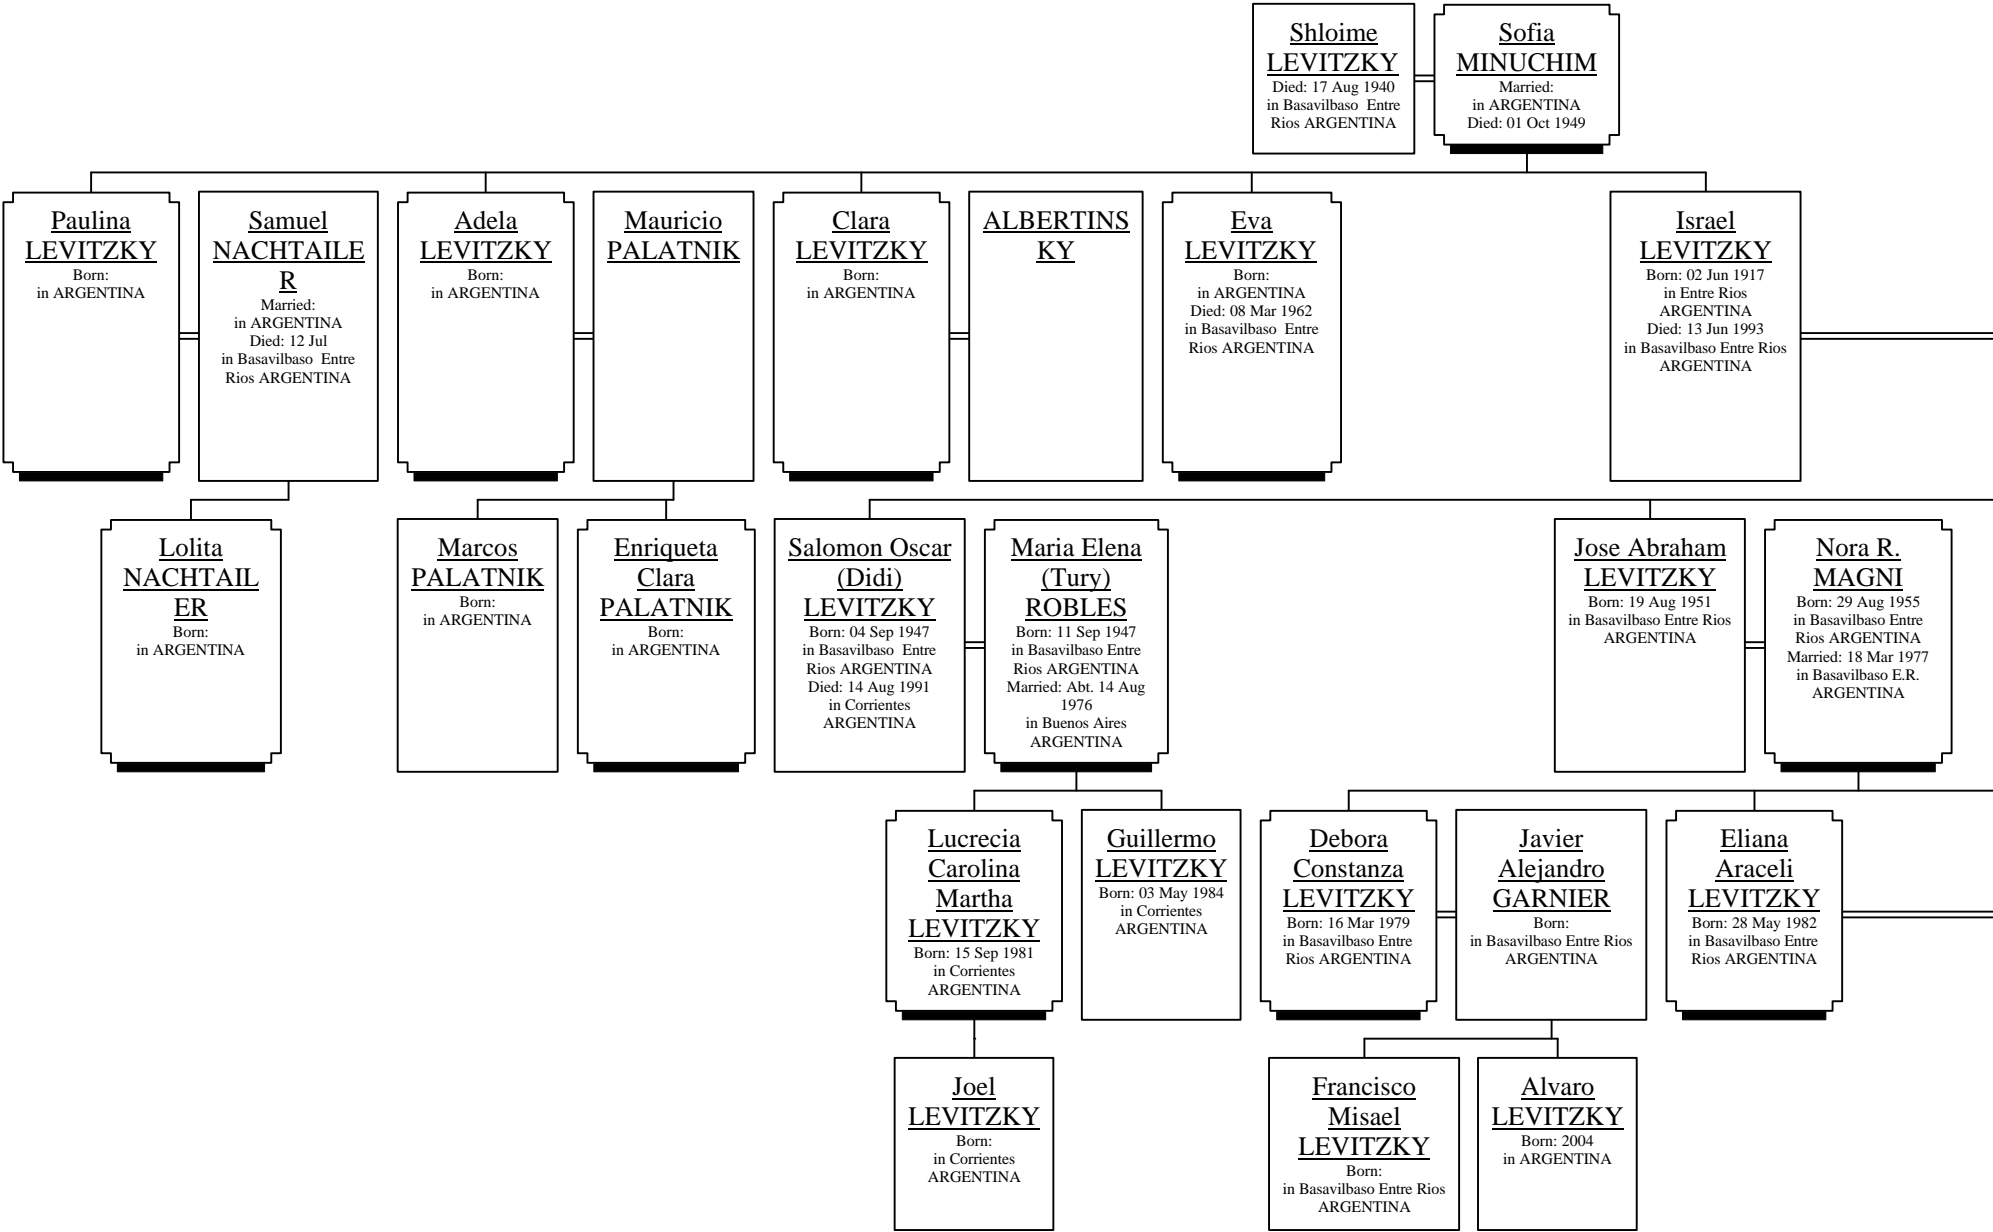

*Descendants of Shloime LEVITZKY*

Margarita  
**BRAHILOV**  
SKY  
Born: 29 Apr 1920  
in Villa Mantero Pcia  
Entre Rios  
Married: 07 Mar 1945  
in Basavilbaso Entre  
Rios ARGENTINA.  
Died: 12 Dec 1992  
in Basavilbaso Pcia  
Entre Rios ARG.

Martha  
Sophia  
**LEVITZKY**  
Born: 03 May 1955  
in Basavilbaso Entre  
Rios ARGENTINA

Yossi KRUG  
Born: 30 Aug 1953  
in Tel Aviv Yaffo  
ISRAEL  
Married: 14 May 1979  
in Tel Aviv ISRAEL

Lucas ORSINI  
Born:  
in Macia Entre Rios  
ARGENTINA

Noelia Anali  
**LEVITZKY**  
Born: 19 Oct 1984  
in Basavilbaso Entre  
Rios ARGENTINA

Roberto  
Eliezer  
**LEVITZKY**  
Born: 14 Jun 1985  
in Basavilbaso Entre Rios  
ARGENTINA

Shelly  
**KRUG**  
Born: 13 Jun 1980  
in Tel Aviv Yaffo  
ISRAEL

Dana KRUG  
Born: 09 Aug 1982  
in Tel Aviv Yaffo  
ISRAEL

Yonatan  
**KRUG**  
Born: 24 Jun 1987  
in Tel Aviv Yaffo  
ISRAEL